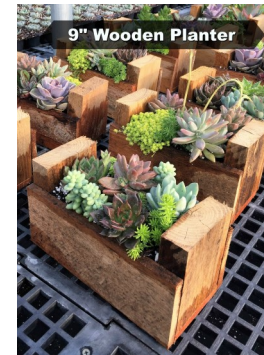

**Create your own Custom Rack combination. There are 4 shelves on each rack.**

Item	Each Cost	1/2 shelf Qty	1/2 Shelf \$
2" Succulents	\$1.50	56	\$84.00
3.5" Succulents	\$2.50	36	\$90.00
6" Succulents	\$4.00	12	\$48.00
6" Aloe Vera	\$4.00	12	\$48.00
4" Clay Combos	\$5.00	16	\$80.00
6" Clay Combos	\$7.00	12	\$84.00
8" Clay Combos	\$10.00	8	\$80.00
8.5" Abigail Planters	\$10.00	7	\$70.00
10" Succulent Planter	\$12.50	4	\$50.00
6" Hanging Basket	\$6.00	12	\$72.00
10" Hanging Basket	\$12.50	4	\$50.00
5" Ceramic	\$10.00	16	\$160.00
Cement Animal Planters - Small	\$9.00	20	\$180.00
Cement Animal Planters - Large	\$15.00	12	\$180.00
4.5" Vintage Tin Planter	\$8.50	16	\$136.00
6.5" Vintage Tin Planter	\$13.30	12	\$159.60
Wine Bottle Planter	\$17.00	9	\$153.00
9" Wooden Box	\$12.50	8	\$100.00
18" Wooden Box	\$18.00	4	\$72.00

Full Shelf Options		Full Shelf	Shelf \$
Talavera/Rustic Combo	(see back)	15	\$299.10

Extra Option		Hangs on the side	
14" x 14" Wall Planter	\$22.00	up to 4	\$88.00

## More Combo Planter Pictures

Animals include - Bird, Frog, Hedgehog, Rabbit, Snail and Turtle.