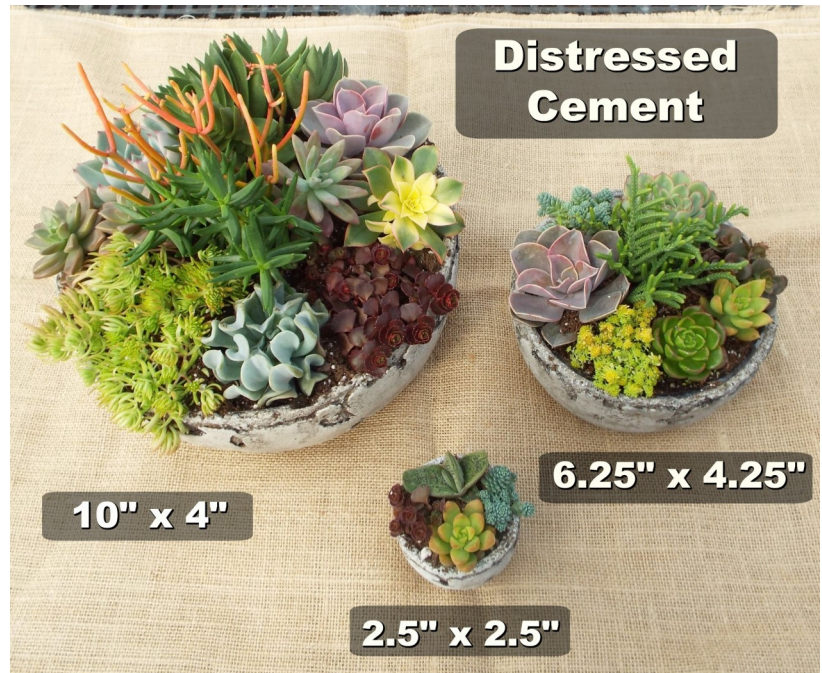

Will Pope - will@popesplantfarm.com

Office - Claudia Sebring - claudia@popesplantfarm.com / Sales - Sara Melton - smelton@popesplantfarm.com

<u>Cement Planters</u>	UPC	Cost Each	# per box	# per half shelf
Cement Moss Tri Pot Large - 8"x5.5"	734173912302	\$22.00	4	9
Cement Moss Tri Pot Medium - 6"x4.75"x3.75"	734173912319	\$13.30	4	12
Cement Moss Weathered Cup Small - 7"x4"	734173912333	\$13.30	4	9
Cement Oval Distressed - 8"x3.5"	734173912340	\$15.00	4	10
Cement Round Distressed - 2.5"x2.5"	734173912364	\$4.50	18	36
Cement Round Distressed - 4.5"x4"	734173912371	\$12.00	6	12
Cement Round Distressed - 5" x 3.5"	734173913033	\$12.00	4	9
Cement Round Distressed - 6.25"x4.25"	734173912388	\$16.00	3	9
Cement Round Distressed - 10"x4"	734173912357	\$33.00	1	4
Cement Square Distressed - 6.25"x6.25"	734173912418	\$18.00	2	6
Cement Seashell Medium - 9"x7"x6.5"	734173912395	\$22.00	2	9
Cement Seashell Small - 6.5"x5"x4.25"	734173912401	\$13.30	4	12
Driftwood Oval 2 Tier Cement - 11"x7"	734173912425	\$27.00	2	6
Driftwood Oval Cement - 6"x4"	734173912432	\$9.50	6	15
Driftwood Round Cement - 5.5"x2.75"	734173912449	\$9.50	6	15
Log Bowl 7.5" Brown Finish	734173912272	\$15.00	2	7
Log Planter Cement Long - 20"x6"	734173912456	\$37.00	3	4
Log Planter Cement Medium - 14.5" x 5.5"	734173913040	\$24.00	2	5
Log Planter Cement Small - 9.25"x3"	734173912463	\$15.00	4	10
Log Planter Wide - 15" x 9"	734173913057	\$37.00	1	3
<b>Holiday</b>				
Birch Bark Cement Oval - 7" x 4"	734173913101	\$15.00	4	15
Birch Bark Cement Rectangular - 8.25" x 5"	734173913095	\$18.00	3	8
Birch Bark Cement Round - 7" x 6.25"	734173913118	\$22.00	2	9
Birch Bark Cement Square - 4.25" x 4.25"	734173913125	\$13.30	4	16